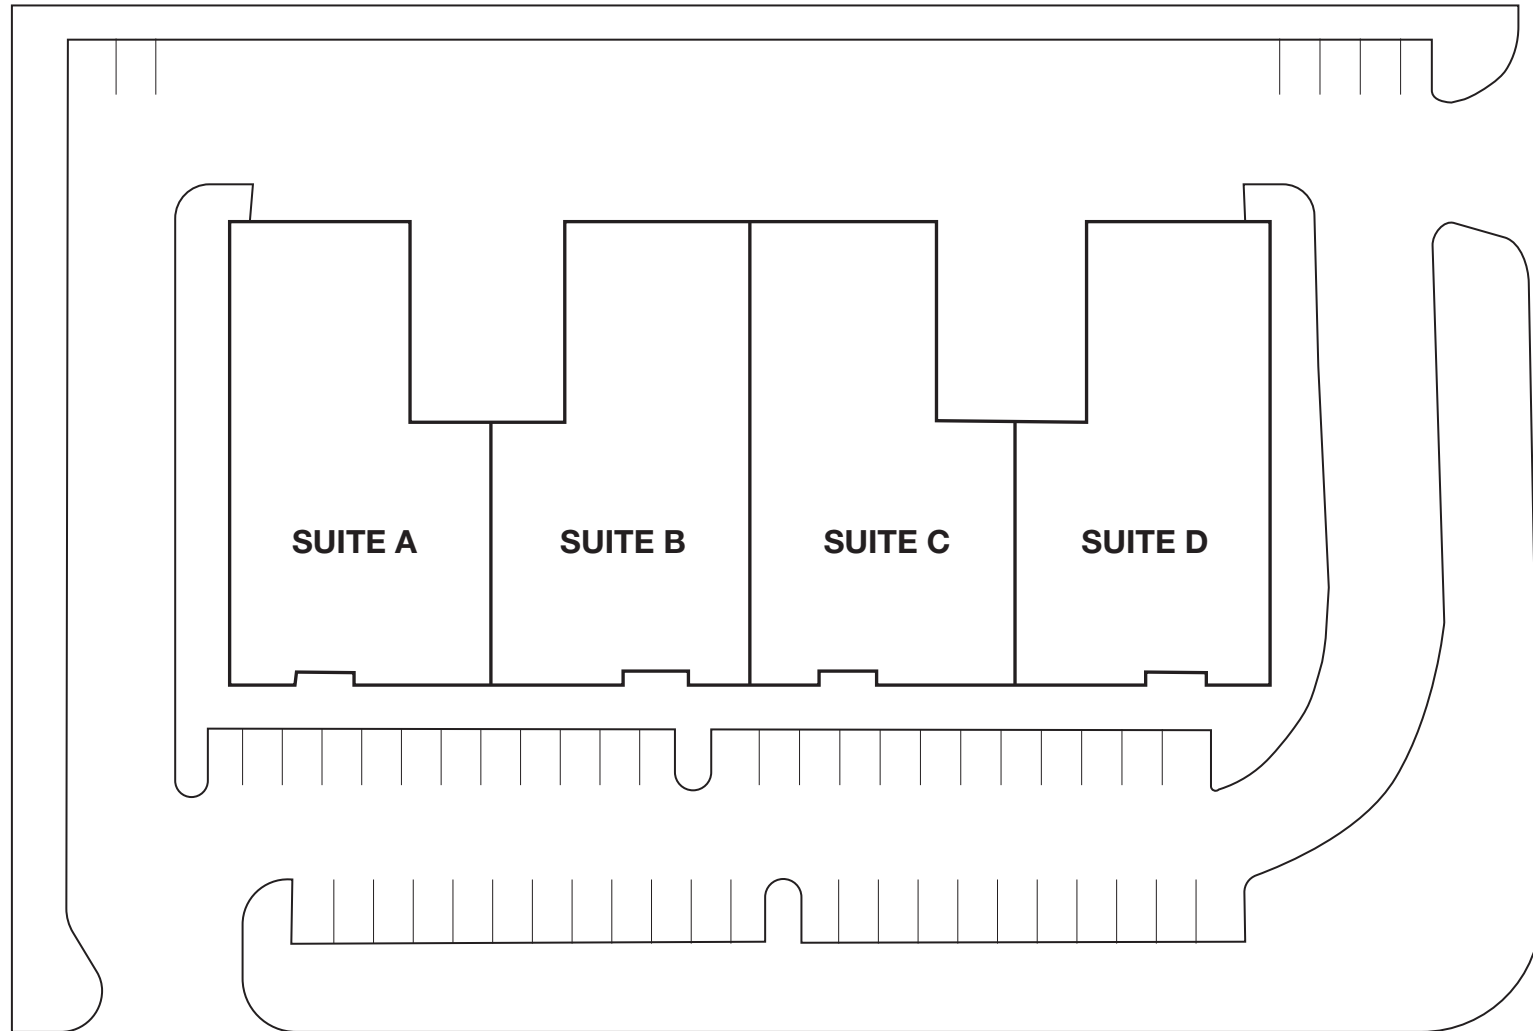

150 NORTH GIBSON

150 North Gibson • Las Vegas, Nevada 89014

MARY CREST ROAD

GIBSON ROAD

Schnitzer
PROPERTIES