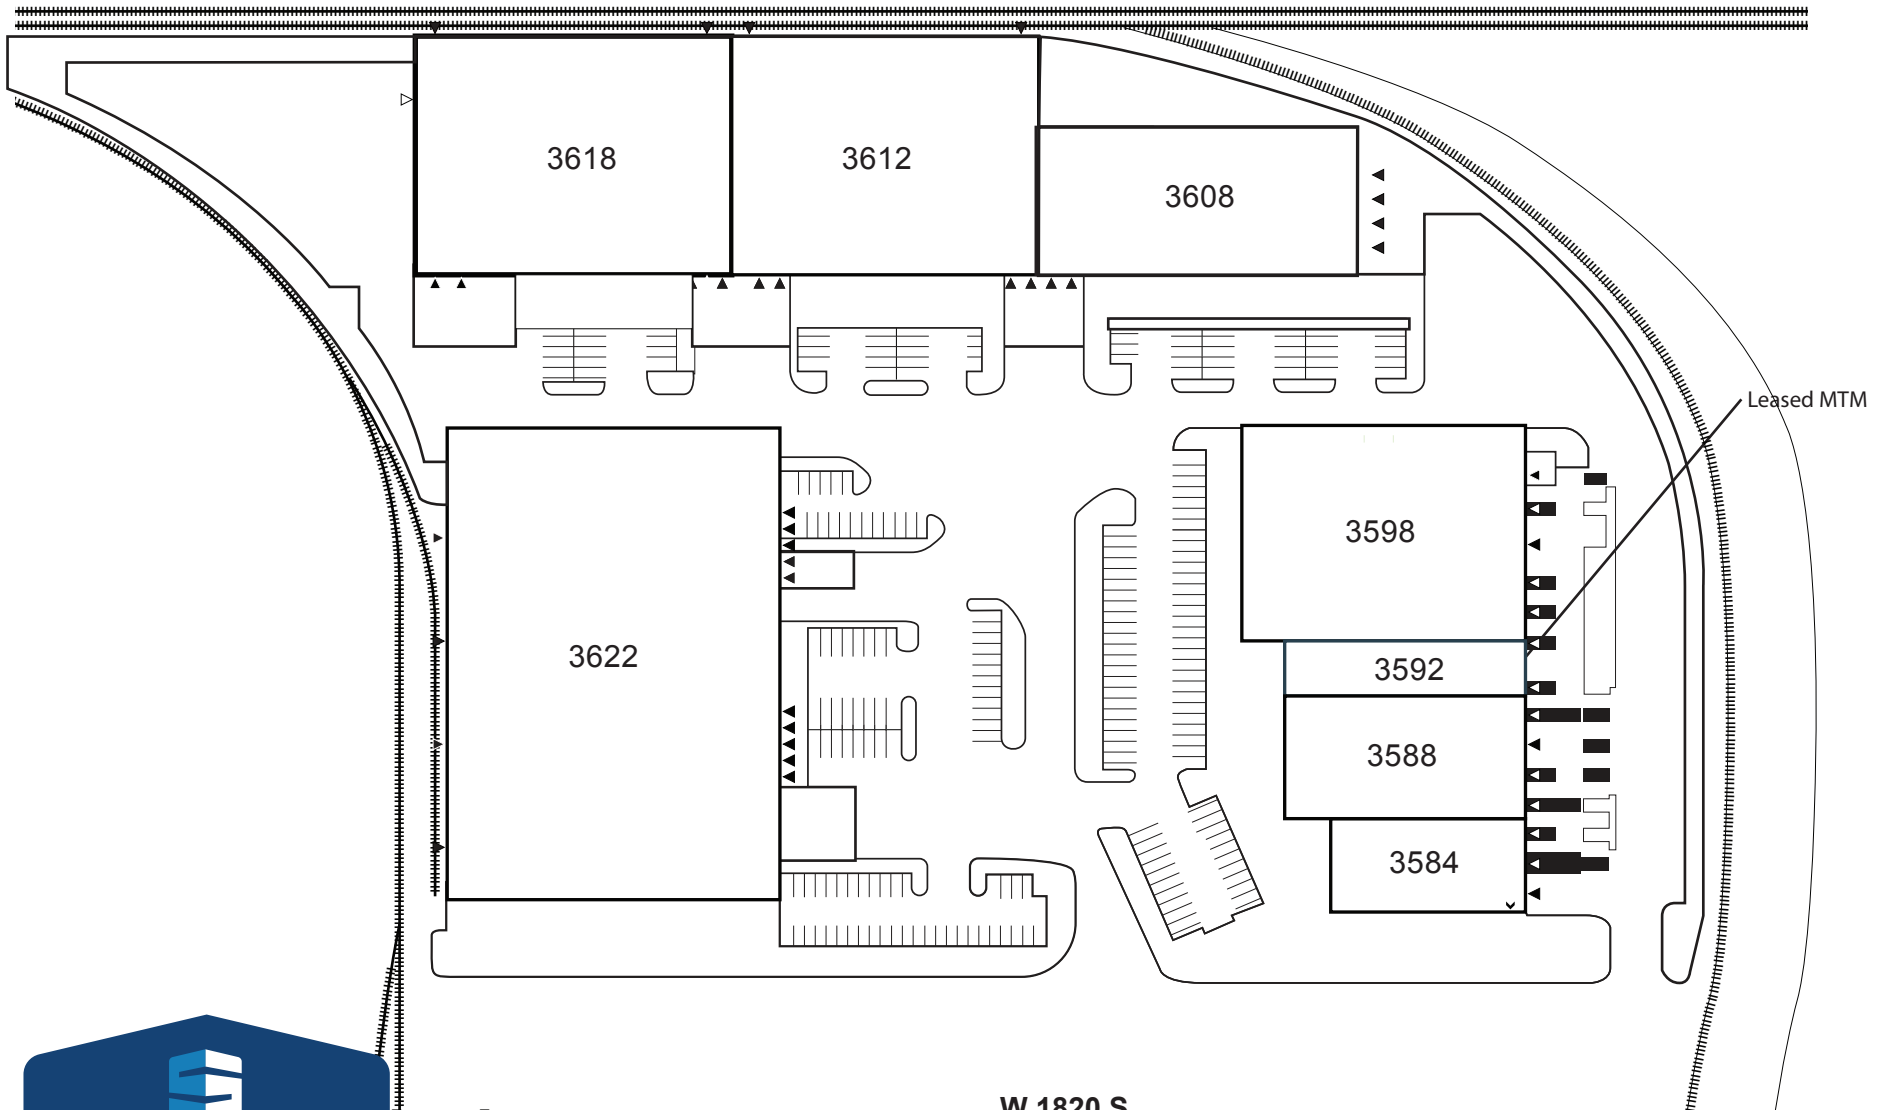

CENTENNIAL PLAZA

3546 W 1820 S • Salt Lake City, Utah 89104

W 1820 S