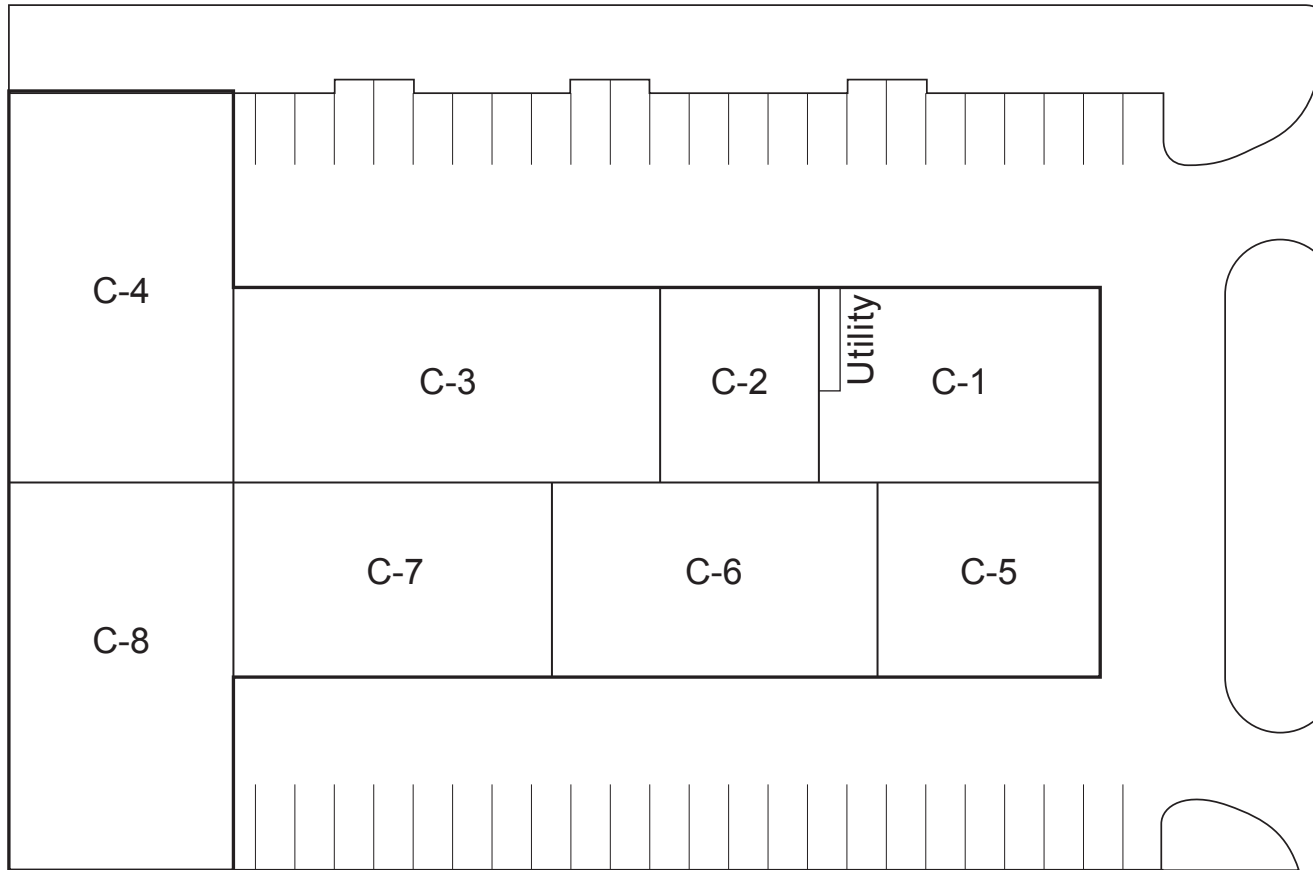

# CENTURY BUILDING

20021 80th Avenue South • Kent, Washington, 98032

S 200TH ST

80TH AVE S

**Schnitzer**  
PROPERTIES