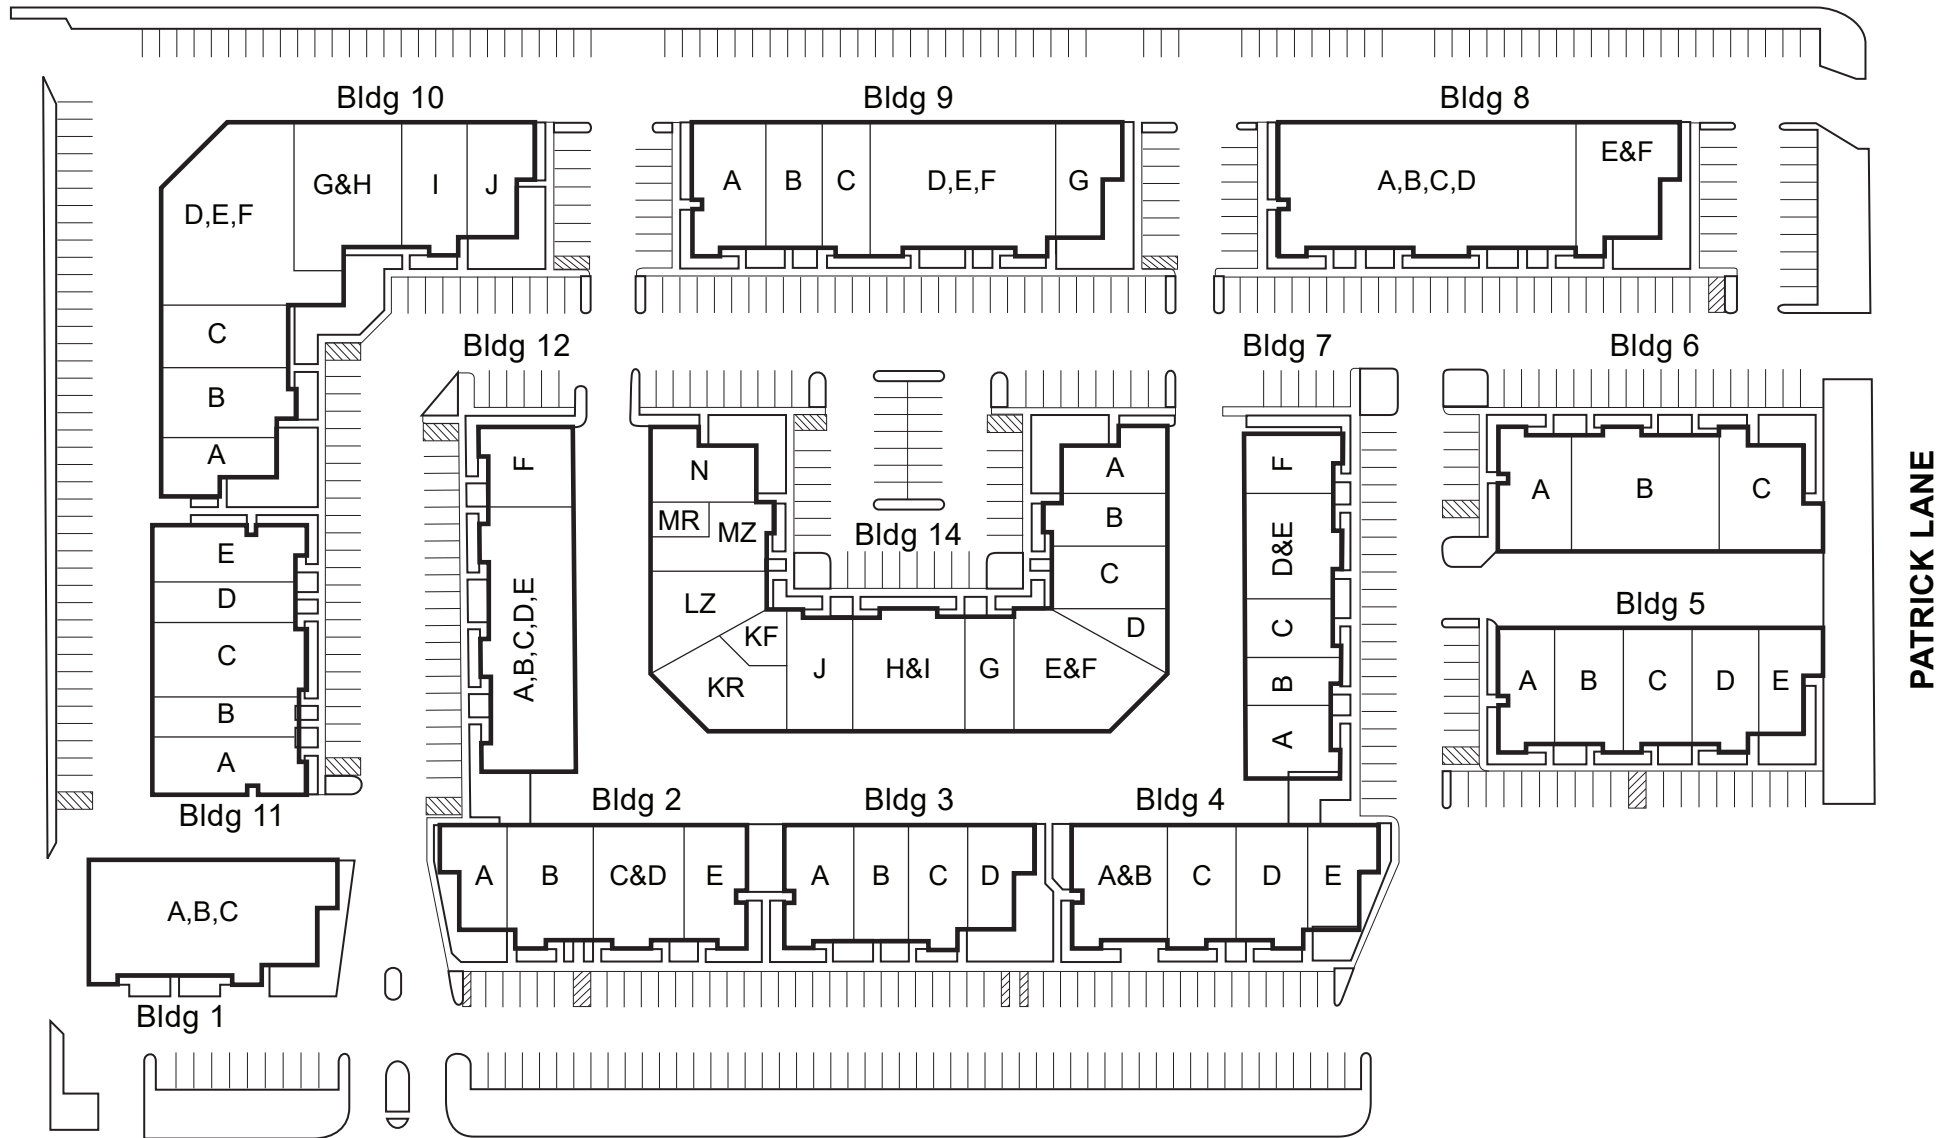

# EASTERN COMMERCE CENTER

6000 S Eastern Avenue • Las Vegas, Nevada 89119

EUCLID DRIVE

EASTERN AVENUE

PATRICK LANE

**Schnitzer**  
PROPERTIES