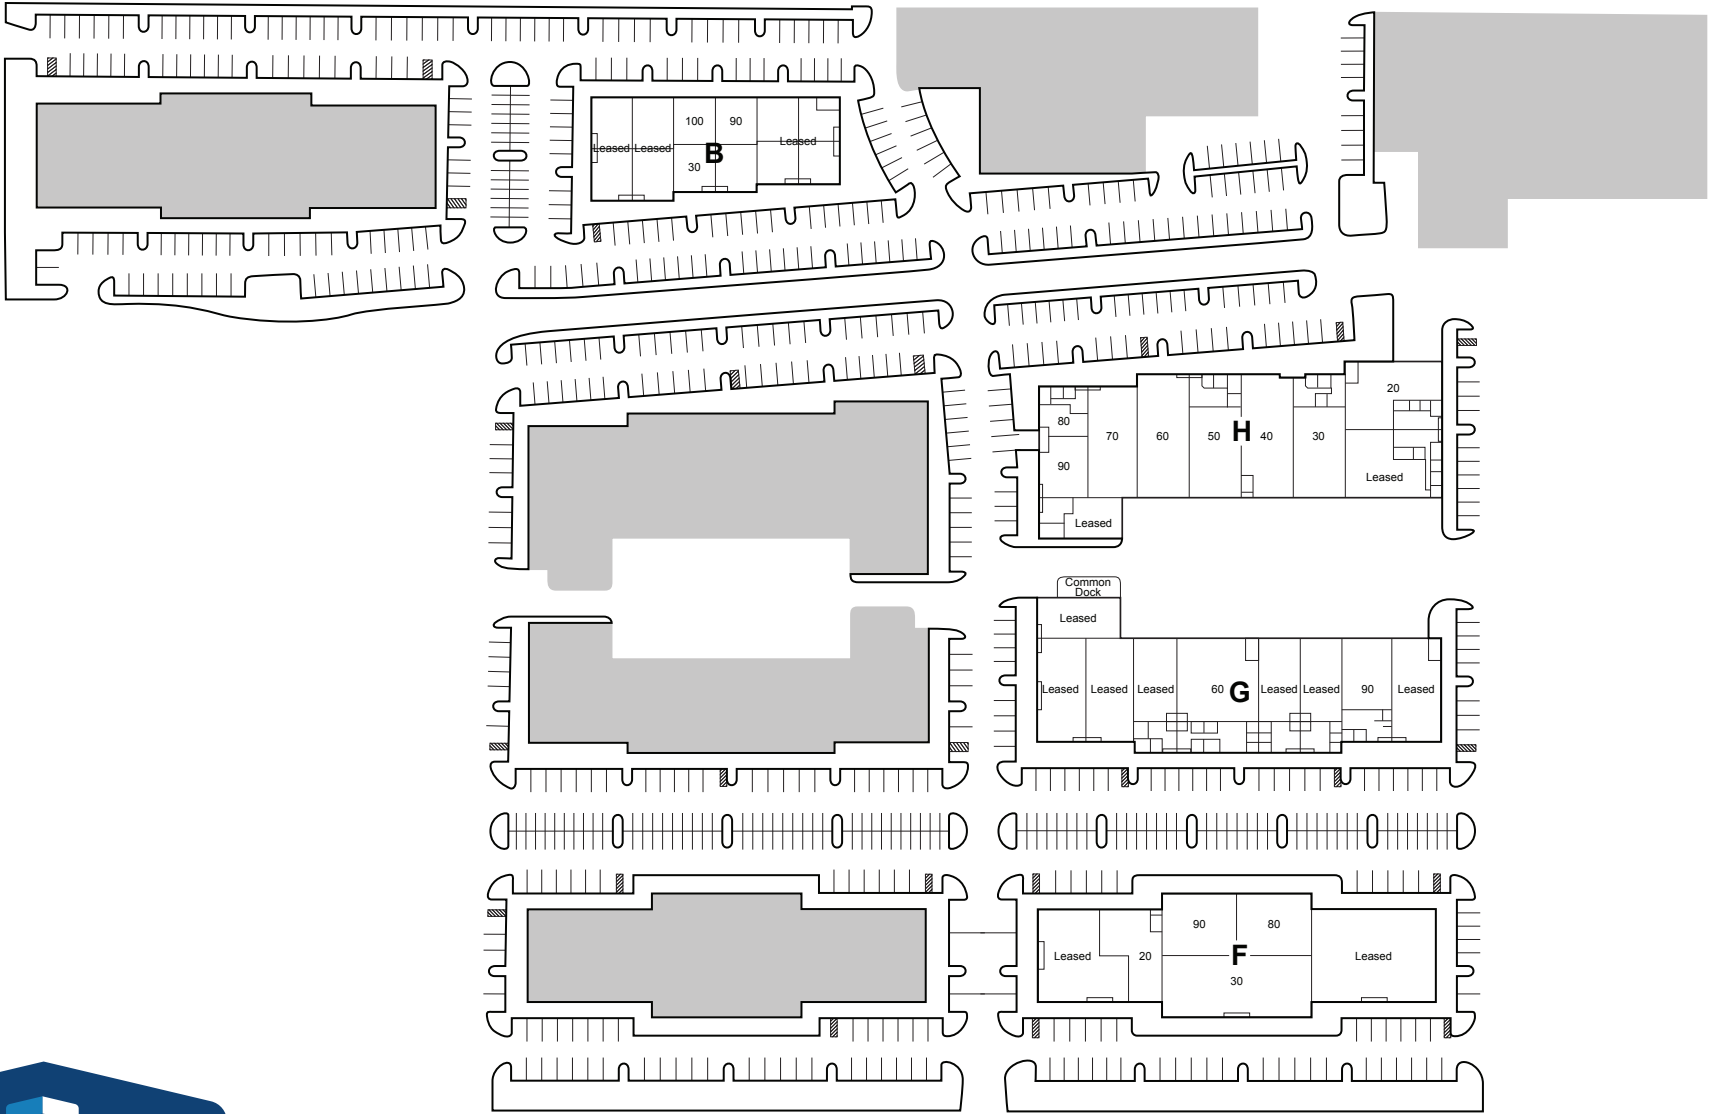

NATOMAS COMMERCE CENTER PHASE III

1016, 1170, 1172, 1174 National Market Blvd, • Sacramento, California 95834

MARKET BOULEVARD

NATIONAL DRIVE