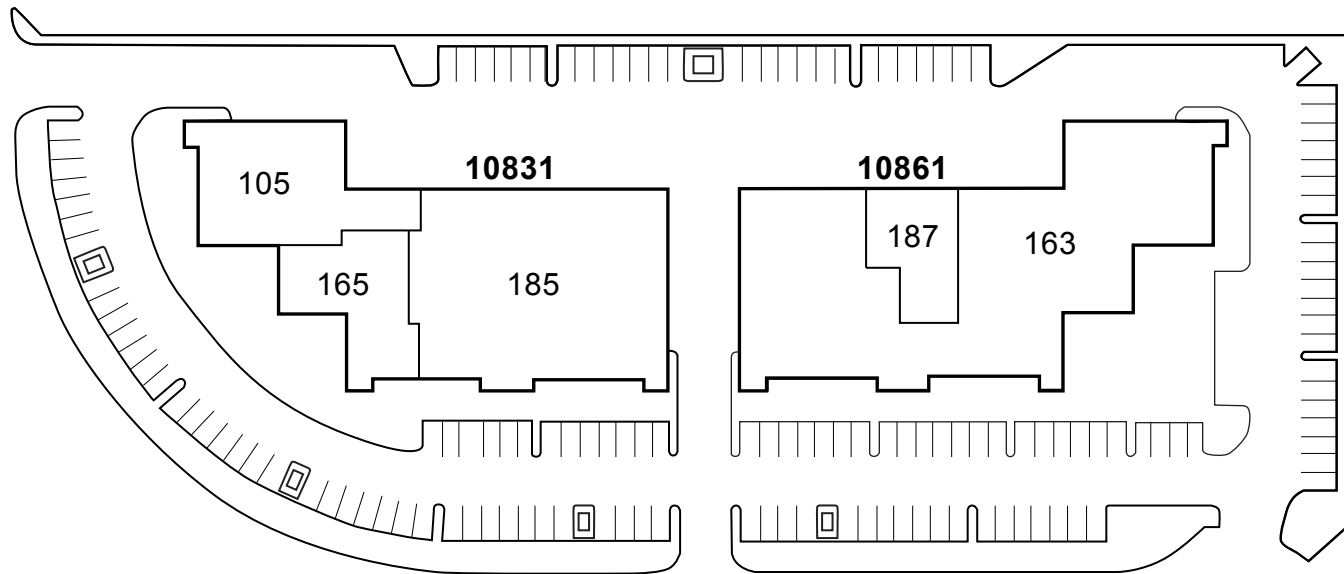

ORO VALLEY COMMERCE CENTER

10831 - 10861 North Mavinee Drive • Oro Valley, Arizona 85737

HANLEY BLVD.

MAVINEE DRIVE

Schnitzer
PROPERTIES