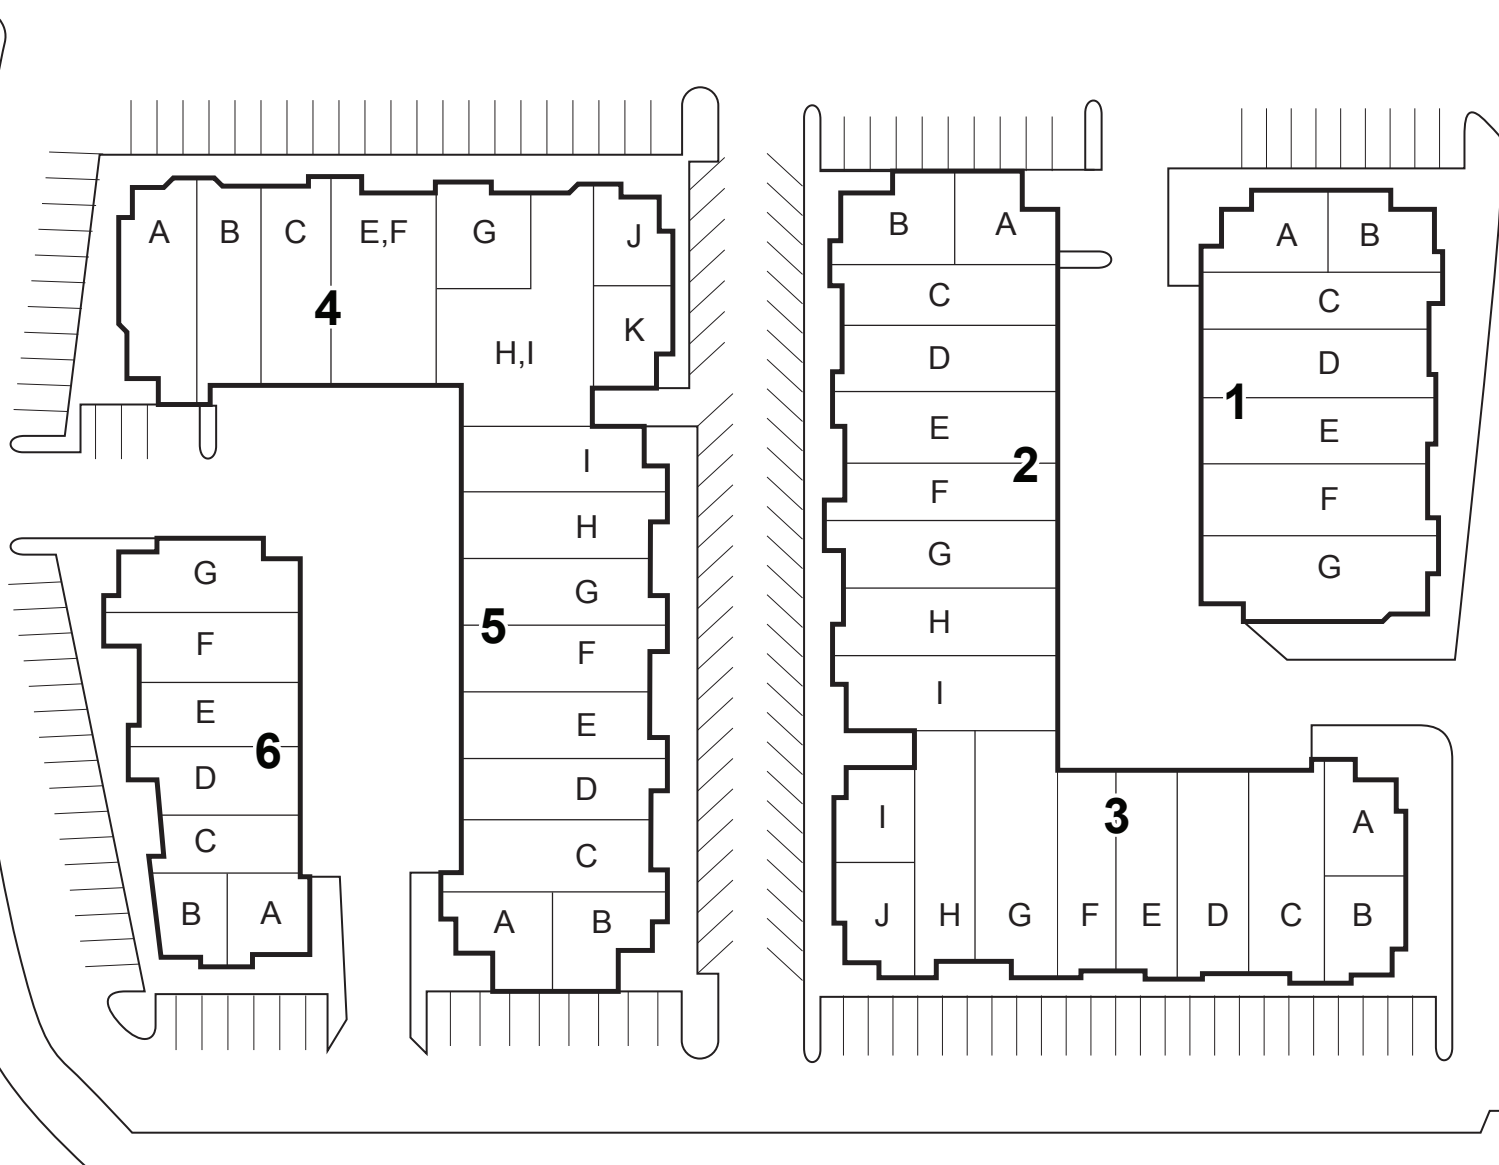

PAINE FIELD BUSINESS PARK

2615 West Casino Road • Everett, Washington 98204

HIGHWAY 526

CASINO ROAD

Schnitzer
PROPERTIES