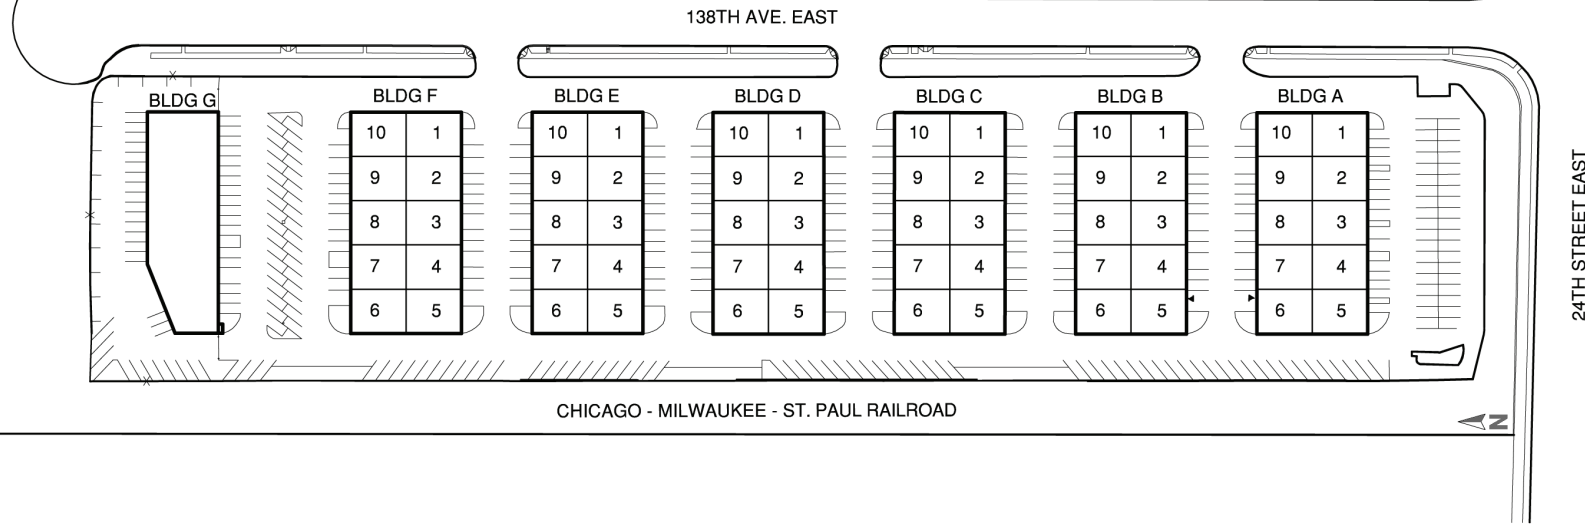

24TH STREET BUSINESS PARK

13701 & 13704 -13724 24th Street E • Sumner, Washington, 98390

13701 24th Street East (North)

13704-13724 24th Street East (South)